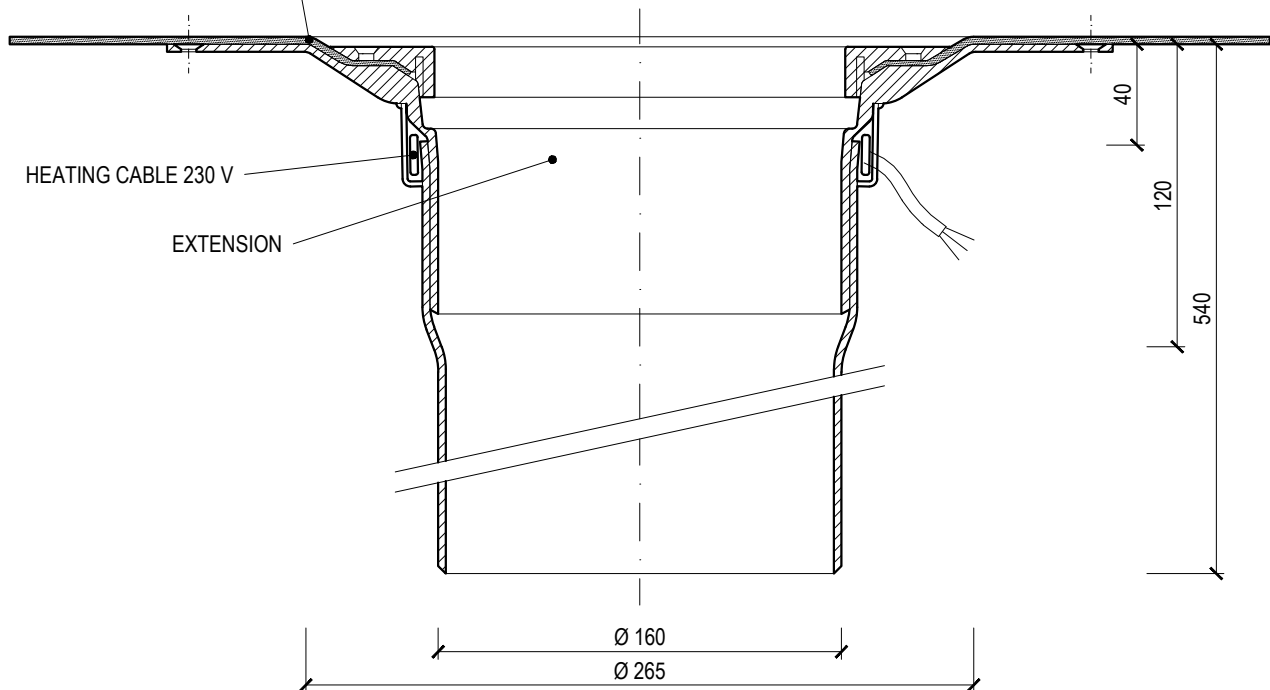

SLEEVE FOR CONNECTION TO HYDRO-INSULATION

SEALING RING

Name **HEATED EXTENSION FOR ROOF OUTLETS**

Type **TWNE v500 XL PVC**

Weight **2,50 kg**

Code **205237500**

Material **POLYAMIDE**

Scale **1:3**